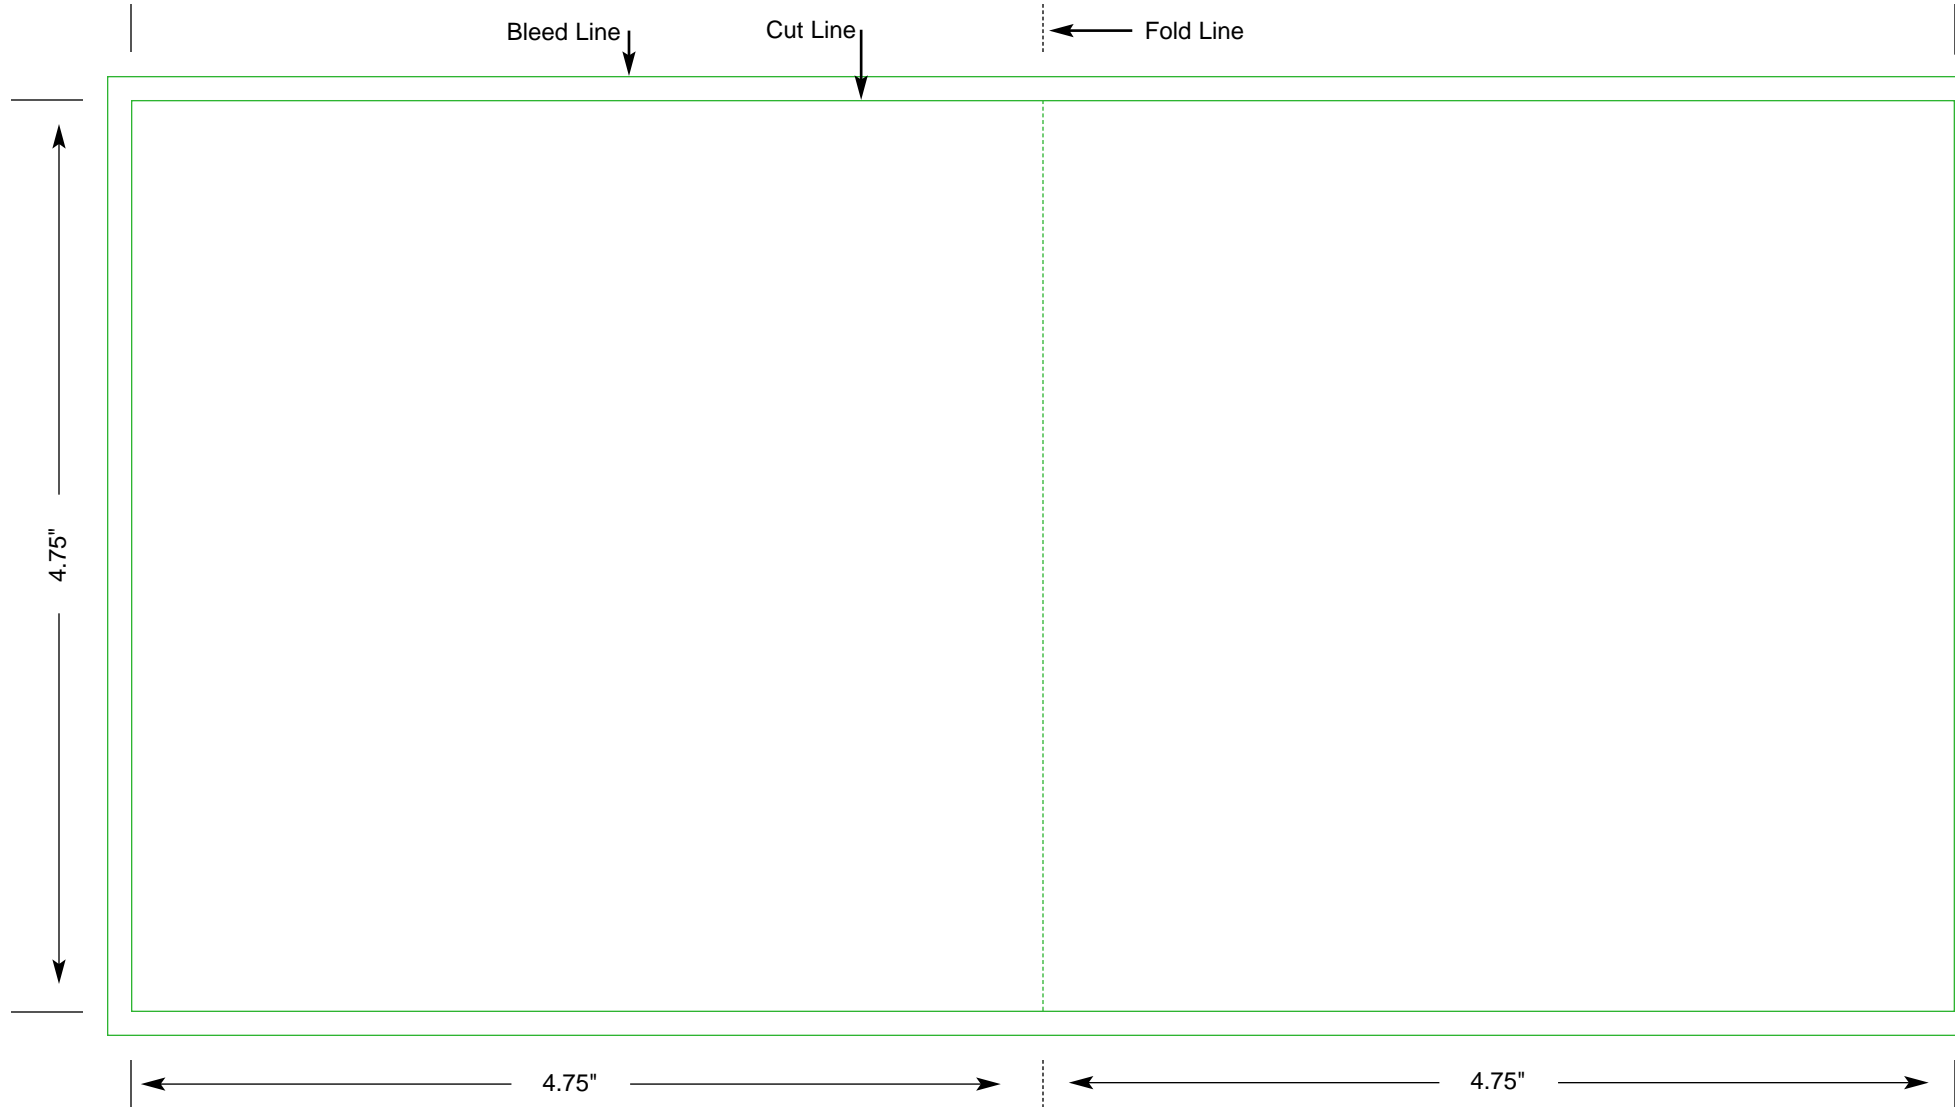

Bleed Line

Cut Line

Fold Line

Earthology Records

Designer:

Phone:

Email:

• All images must extend to the Bleed Line. Please be aware that the inserts will be cut along the Cut Line. All text and vital information should be kept from within and 1/8" from the Cut Lines.

• All supporting files must be in either Grayscale or CMYK color mode.

• Please include all supporting files and fonts when sending in your artwork.

• Questions: Visit www.earthology.net