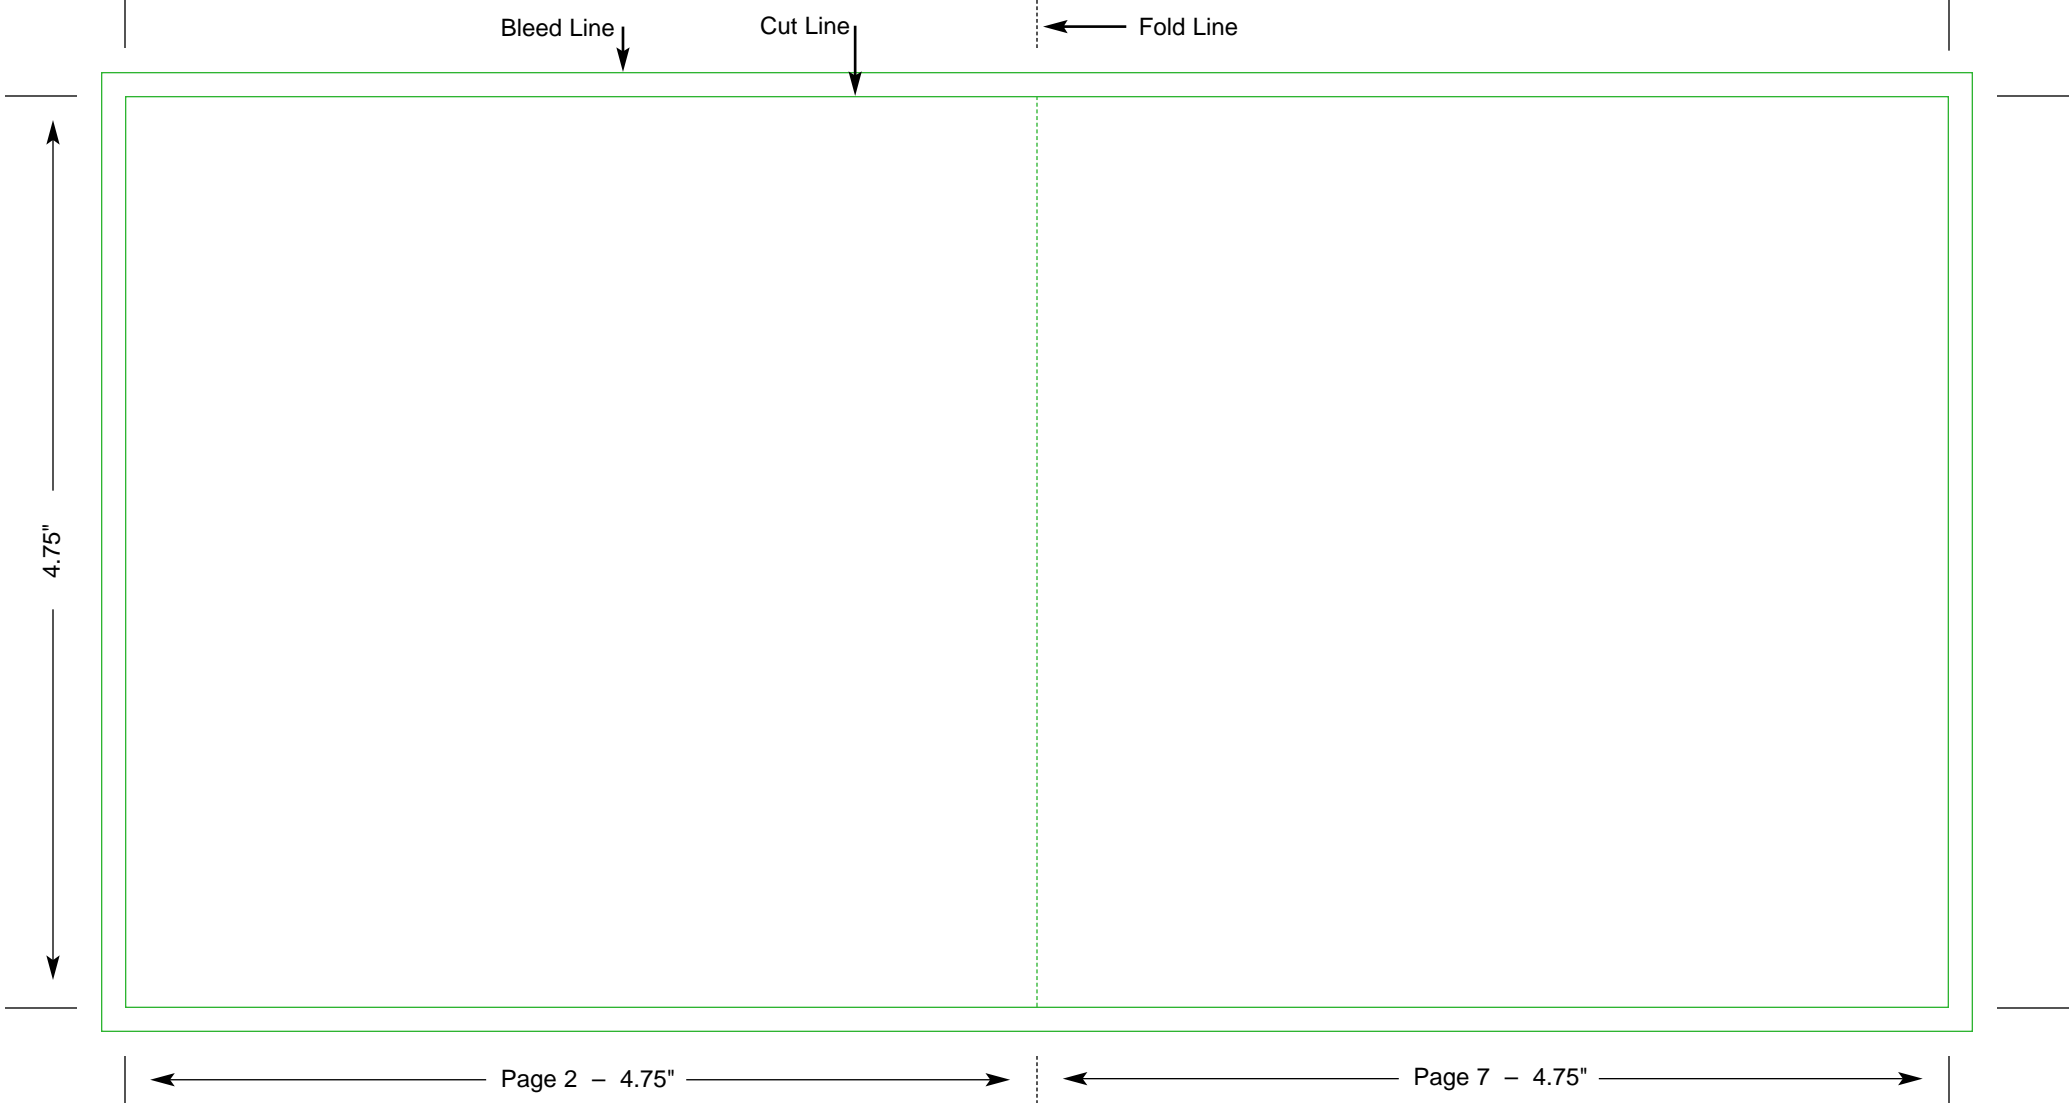

Phone:

Email:

• All images must extend to the Bleed Line. Please be aware that the inserts will be cut along the Cut Line. All text and vital information should be kept from within and 1/8" from the Cut Lines.

• All supporting files must be in either Grayscale or CMYK color mode.

• Please include all supporting files and fonts when sending in your artwork.

• Questions: Visit www.earthology.net

Bleed Line

Cut Line

Fold Line

4.75"

Page 2 - 4.75"

Page 7 - 4.75"

Bleed Line

Cut Line

Fold Line

4.75"

Page 6 - 4.75"

Page 3 - 4.75"

Bleed Line

Cut Line

Fold Line

4.75"

Page 4 - 4.75"

Page 5 - 4.75"